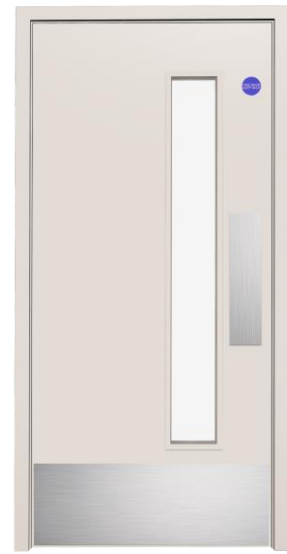

# Access Controlled Communal Doorset

Not to scale

### Specification

- Access control compatibility with various systems
- Overall thickness 54mm for NFR, FD30 and FD60
- Up to 35dB acoustic rated (with the correct seal arrangement)
- Tested to DD171 and classed as severe duty
- Choice of vision panel design options available