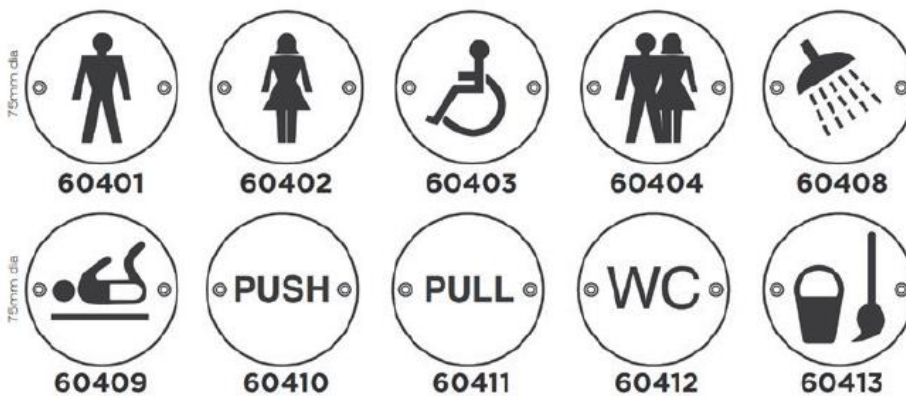

## 60401-13-Door-Signs

Not to scale

### Overview

- 60401** 75mm male symbol
- 60402** 75mm female symbol
- 60403** 75mm disabled symbol
- 60404** 75mm unisex symbol
- 60408** 75mm shower symbol
- 60409** 75mm babychange symbol
- 60410** 75mm push symbol
- 60411** 75mm pull symbol
- 60412** 75mm WC symbol
- 60413** 75mm cleaners cupboard symbol

### Details

- Available in satin/polished stainless steel or satin anodised aluminium
- Drilled & countersunk for screw fixings
- Screen printed