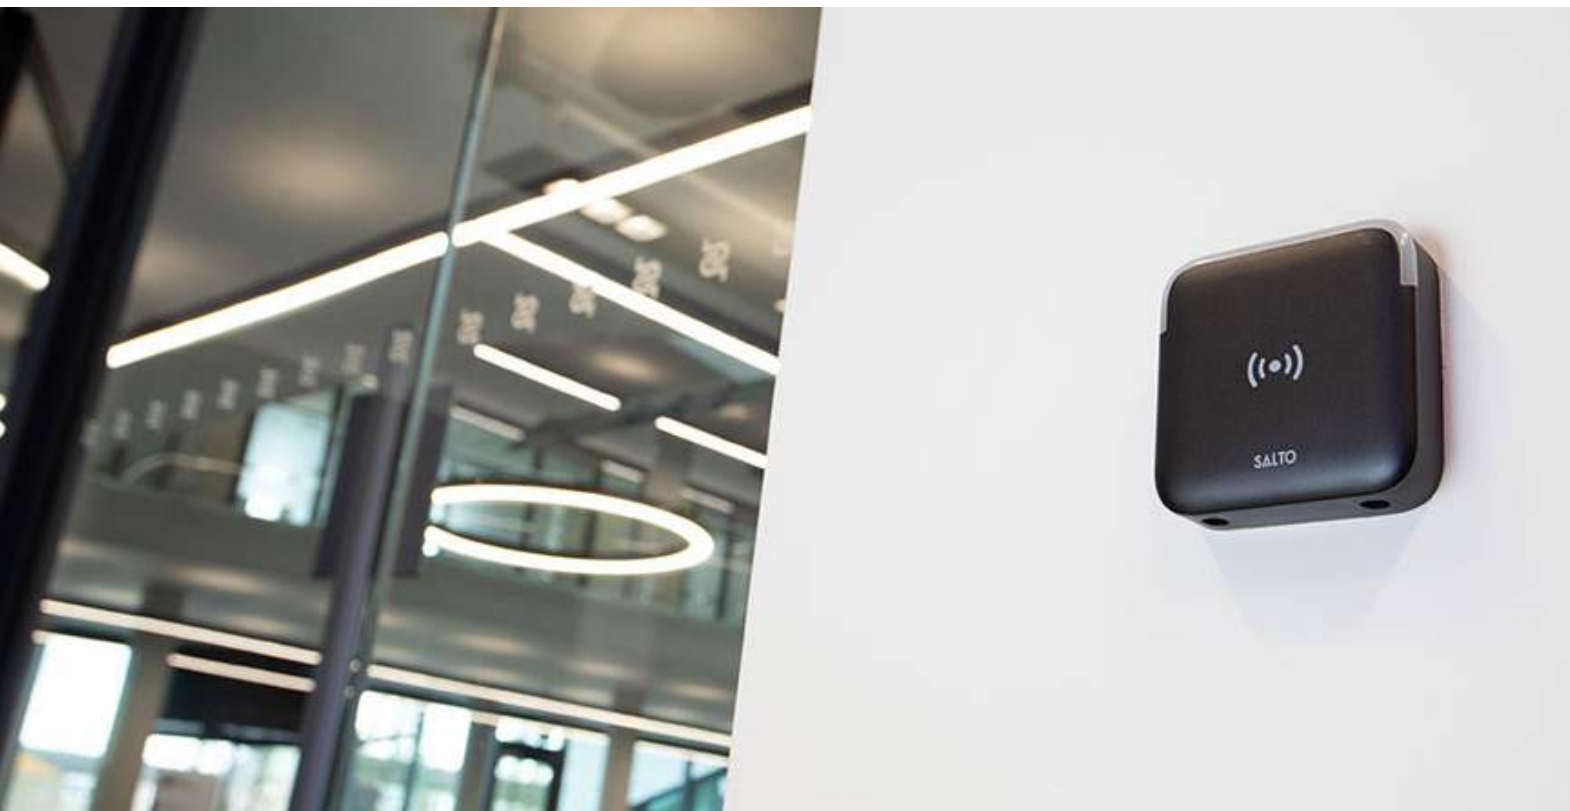

Design XS Wall reader

Facilitates the integration of the wall reader with almost any SALTO interface, to provide your facility with a complete security solution.

- Modern aesthetic design with green/red and blue clear LED colour optical signal
- Conical or flat square shape with rounded corners
- Compatible with standard European electric boxes
- Acoustic and optical signalling, dual colour green/red to indicate access authorisation.
- Blue light indicates that the user key update is in progress through SALTO Virtual Network technology.
- Available for surface mounting.
- Concealed fixing screws for greater security and improved aesthetics.
- Reader is sealed unit IP67 weatherproof

IDEAL FOR - CIRCULATION SPACES, EXTERNAL ENTRANCES, LIFTS, GATES. CAR PARK SHUTTERS & BARRIERS

XS Reader

Modular XS Reader

Wave XS Reader

XS Mullion Reader

Locker Lock

The XS4 Locker is perfect for controlling access to lockers, cupboards, cabinets etc. where access control and full audit trailing are required.