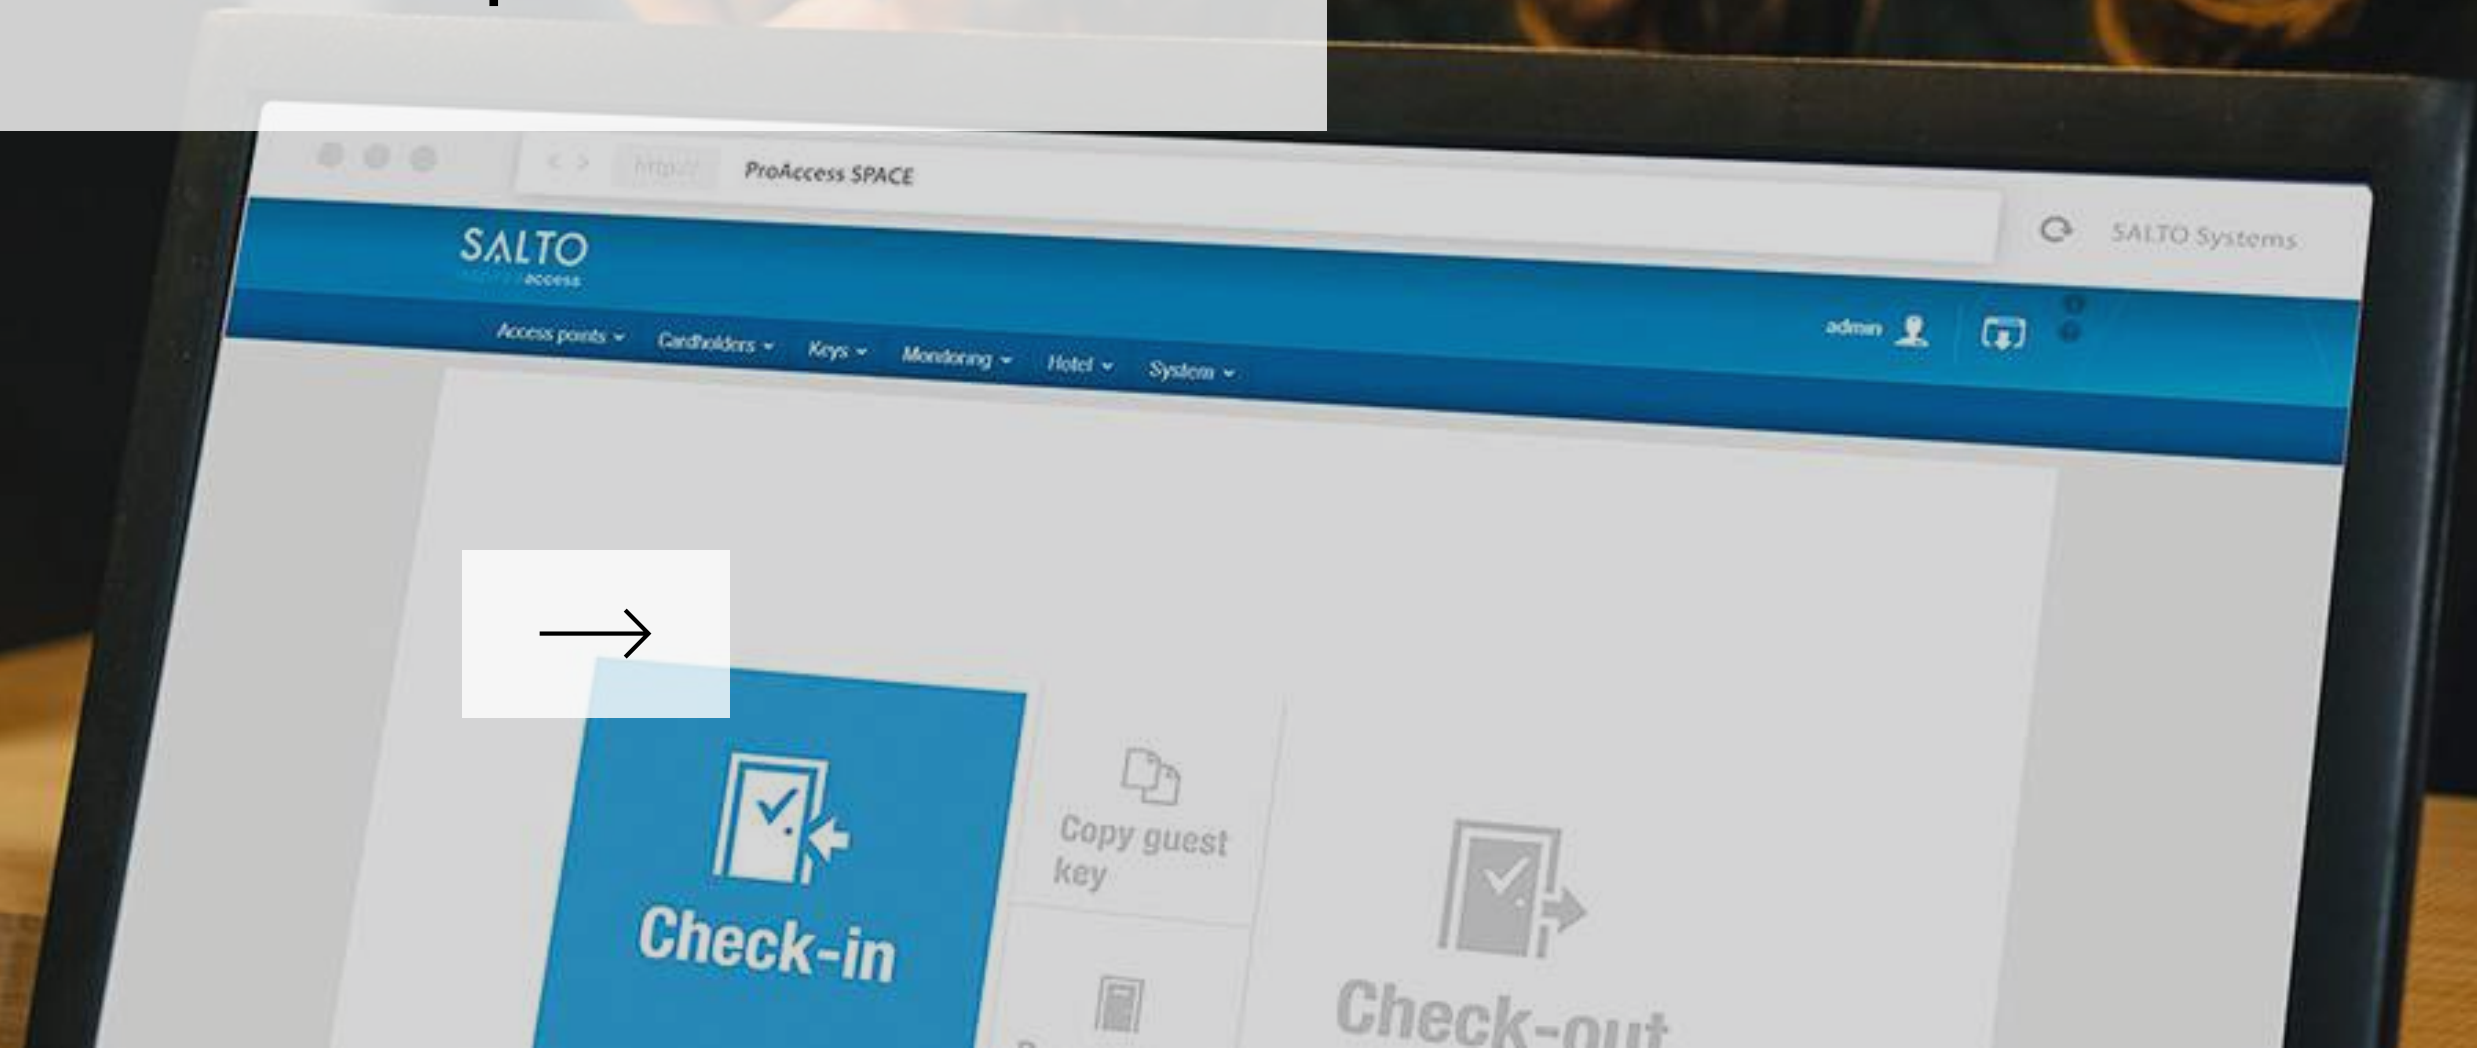

Our products