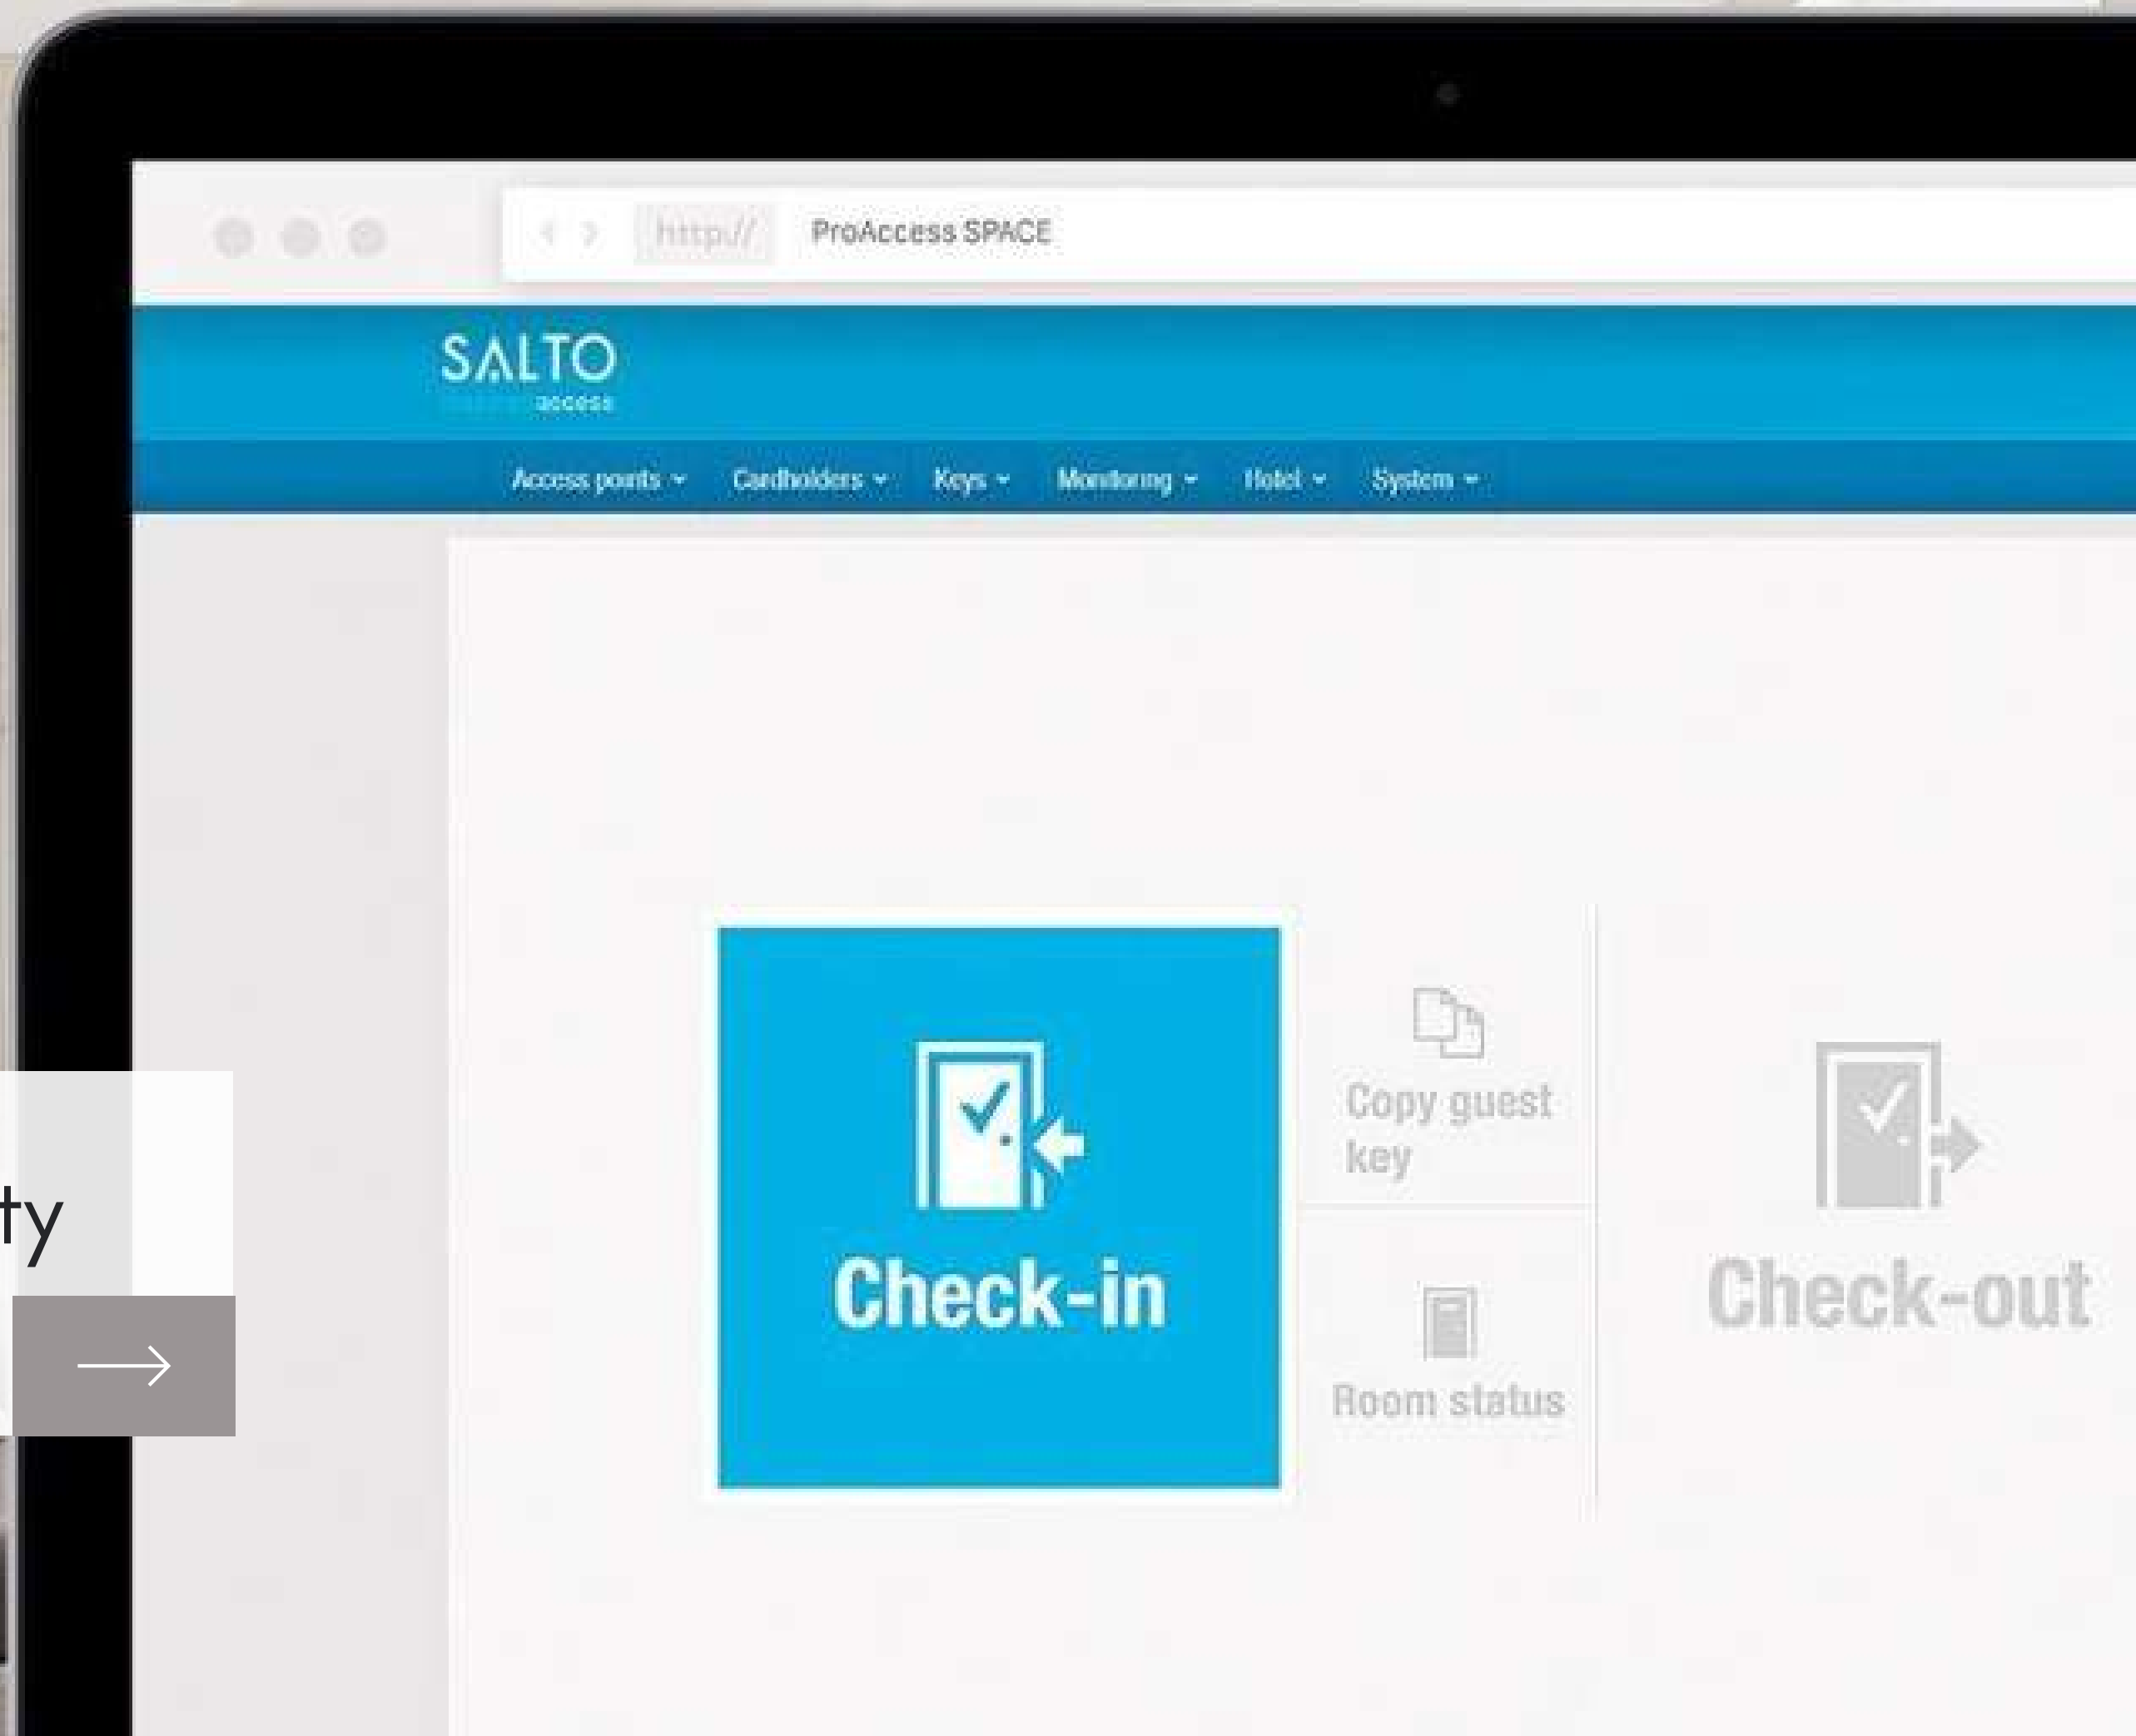

aspex

Access control & security

Enhancing guest experiences for Hotels