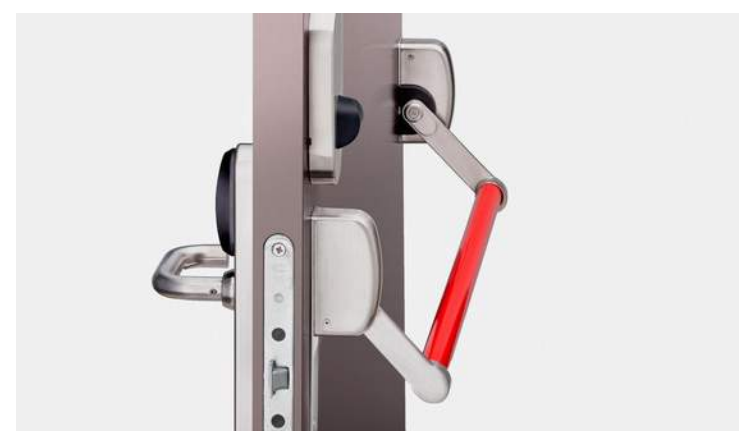

BLUENET GATEWAY

Makes battery powered locks online

BLUENET INROOMNODE

Peripherals

Interlocking doors

- Interlocking doors provide one of the highest levels of entrance control
- Access management available
- Possible to integrate with other systems including access control and fire alarms