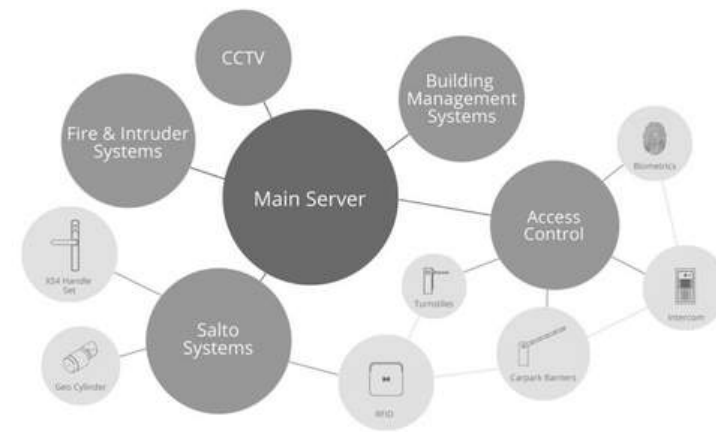

IDEAL FOR - SHARED CIRCULATION

Car Park Barriers

Secure and innovative car park security

- Seamless integration with existing management systems
- ANPR car park barrier
- Intercom features
- Keyless access possible

IDEAL FOR - CIRCULATION, EXTERNAL

Systems Integration

Integrating multiple security systems and a 3rd party applications such as BMS (building management system), ID management systems, hotel PMS systems, ID card printing, and many more