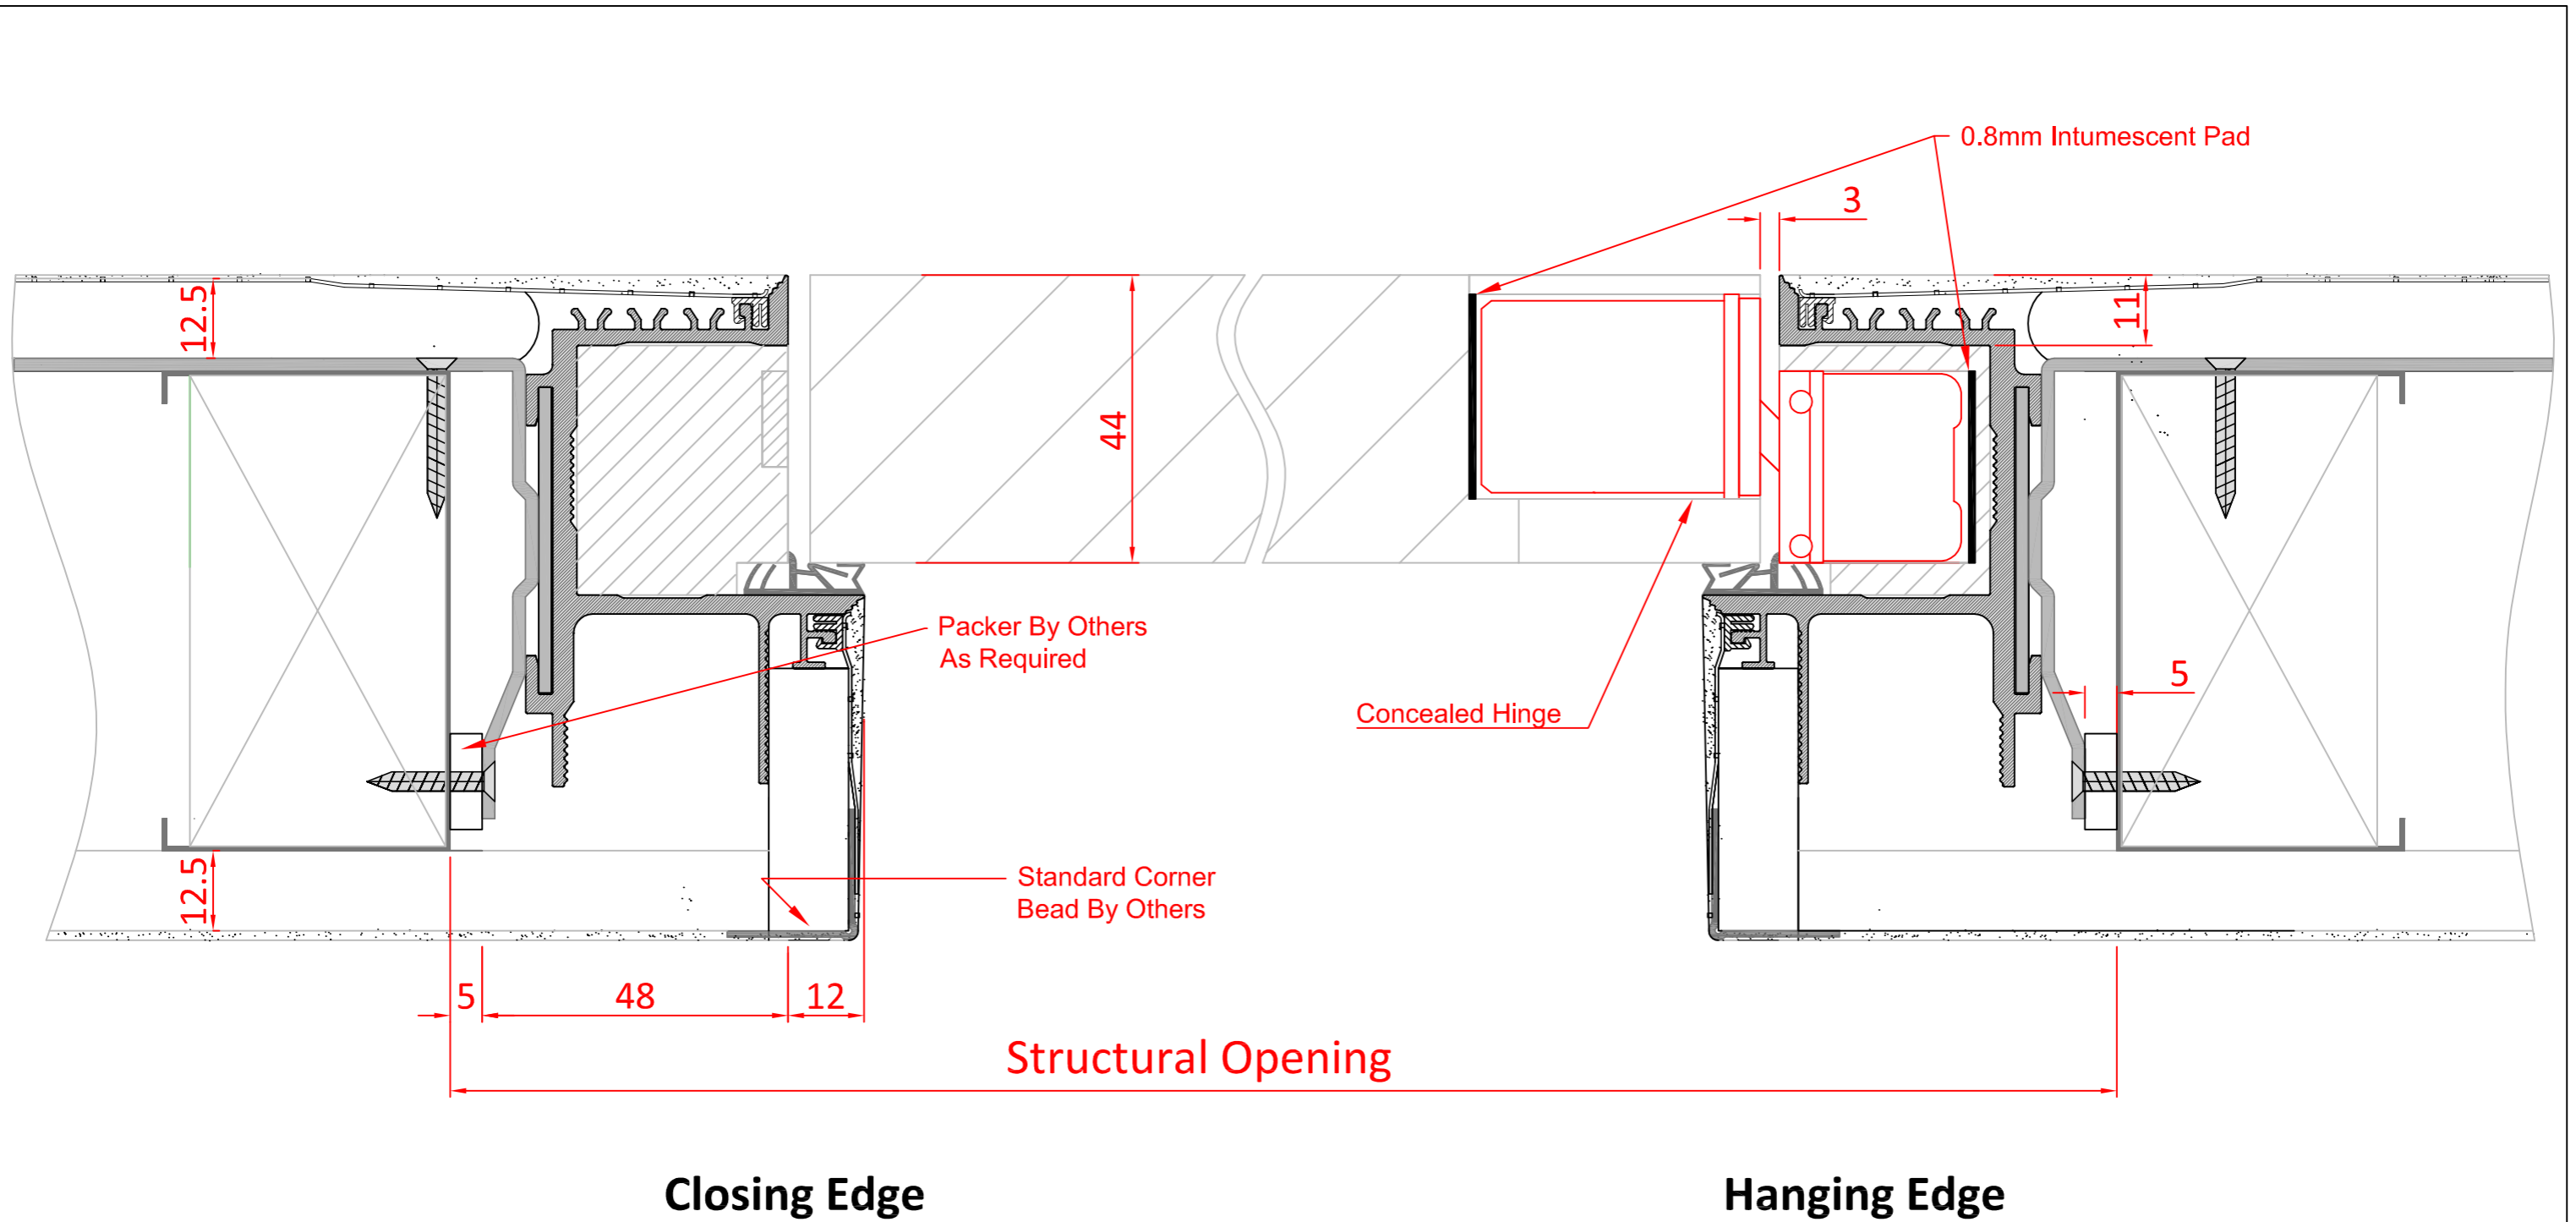

| | |
|-----------------------------------|------|
| DWG No. NO-31001-00-TUT | REV. |
|-----------------------------------|------|

| | | | | | | |
|------|----------|-------|--|---|---|------|
| REV: | COMMENT: | DATE: | Notes: | Single Boarded Wall |  <p>England and Wales Tel: 0116 278 3506 Scotland and Ireland Tel: 0123 672 0061</p> <p>WEB: www.aspex-uk.co.uk E-MAIL: sales@aspex-uk.co.uk</p> | REV. |
| | | | <ol style="list-style-type: none"> 1. Do not scale drawings 2. Site verify all dimensions prior to construction 3. Report all discrepancies to Aspex immediately 4. Read in conjunction with all relevant documents and drawings | TITLE: TUT Hidden Frame Doorsets Single Boarded Wall - FD30 | | |
| | | | | DRAWN BY: IS DATE: FEB 2016 SCALE: 1:2@A3 | DWG No. NO-30001-03-TUT | |