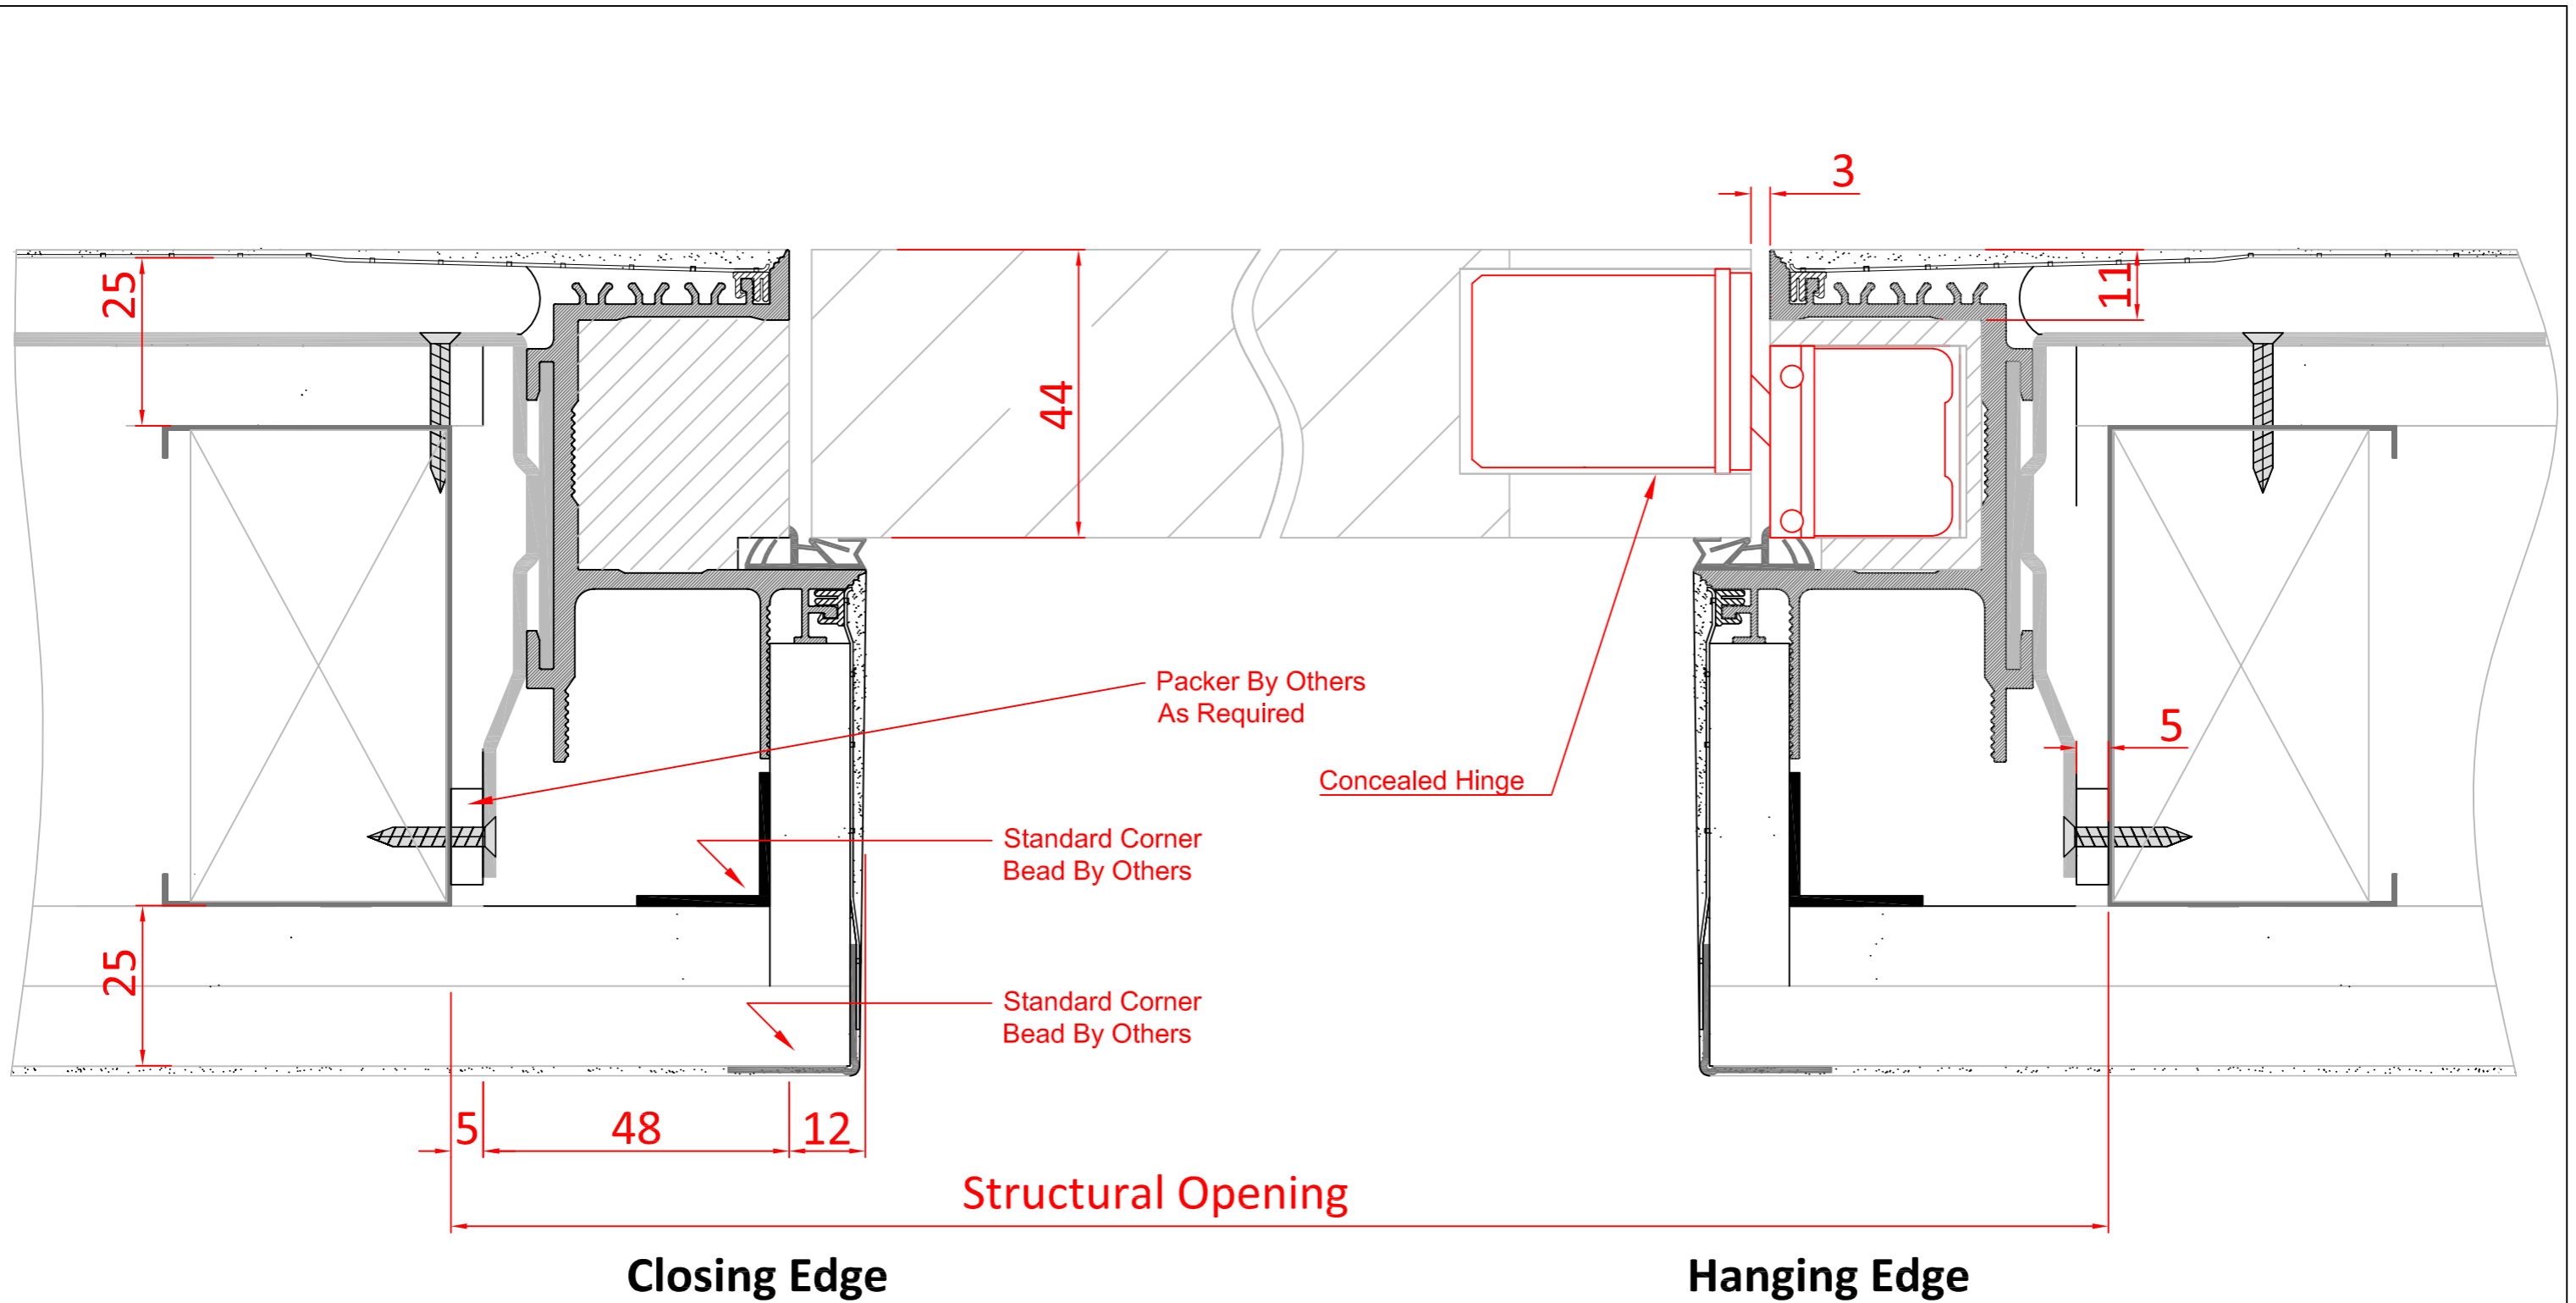

| | | | | | | | |
|------|----------|-------|--|----------------------------|-------------------------|---|--------|
| REV: | COMMENT: | DATE: | Notes: | Double Boarded Wall | |  England and Wales Tel: 0116 278 3506 Scotland and Ireland Tel: 0123 672 0061 WEB: www.aspex-uk.co.uk E-MAIL: sales@aspex-uk.co.uk | REV. |
| | | | 1. Do not scale drawings 2. Site verify all dimensions prior to construction 3. Report all discrepancies to Aspex immediately 4. Read in conjunction with all relevant documents and drawings | TITLE: | DWG No. NO-31001-03-TUT | | |
| | | | | TUT | | DRAWN BY | |
| | | | | Hidden Frame Doorsets | DATE: | FEB 2016 | SCALE |
| | | | | Double Boarded Wall - FD30 | | | 1:1@A3 |

- Notes:
1. Do not scale drawings
 2. Site verify all dimensions prior to construction
 3. Report all discrepancies to Aspex immediately
 4. Read in conjunction with all relevant documents and drawings